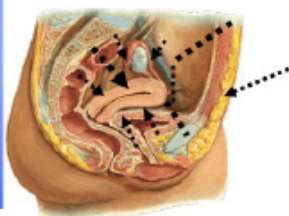

7. Taoist's Yoni Egg

Drilled Jade Egg
(Light Green Nephrite)
Size S,M,L

Drilled Rose Quartz Egg
Size S,M,L

Drilled Jade Egg
Size S,M,L

Drilled ONYX Egg
Size S,M,L

Drilled Jade Egg
Size S,M,L

Taoist's Yoni Egg Exercise

**200,000,000 Sperm / Ejaculation Requiring
Huge Energy Required**

2,222,222 Sperm / Day

**200-300 Proteins Required
for Spermatogenesis**

Taoist Urinary methods

© Master Mantak Chia, Universal Healing Tao Center

The Focus of Healing Love is the Circulating of Subtle Exchange of Energy

Thrusting Channel Crown

Everyone can Experience Energetic and Ecstatic Lovemaking

© Master Mantak Chia, Universal Healing Tao Center