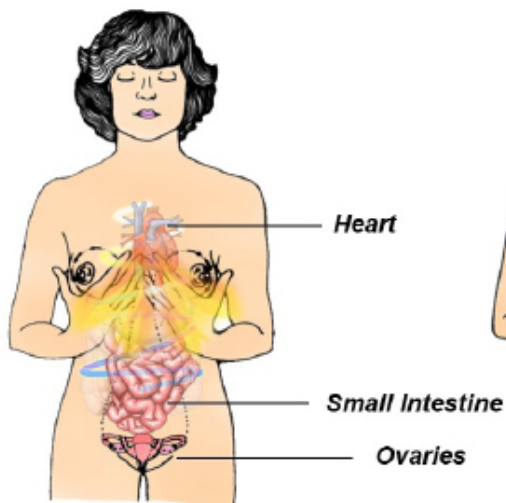

Massage the breasts & contract Uterus, ovaries (PC Muscle) bring Chi to increase the Heart and Small Intestines Chi