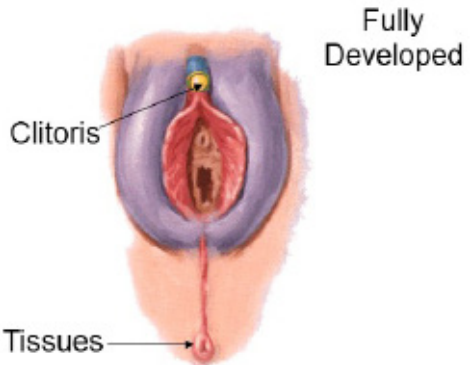

© Master Mantak Chia, Universal Healing Tao Center

Multi-Orgasmic Love-Vibration Upward draw to the Brain & organs

Project your heart energy as male (yang) and the sexual energy as yin (female) out to the cosmos through the spine. Let them combine with Cosmos yin and yang as the God and Goddess make love above you. You and your love one make love. Feel the orgasm energy flow down to the crown and to the whole body and down to the sexual organ.

**Spiritual Sexual
Energy Orgasmic
Upward Draw**

4. Three Waters and Three Gates

Undifferentiated

Male

Female

CD Interactive Atlas
plate 393A
F. N. N. N.
© 2000 2001

Male

Female

Perianal Tissues
(Including external
anal sphincter
muscle)

CD Interactive Atlas
plate 393B

F. Netter
M.D.
© 1996-2001

HORMONES

© Master Mantak Chia, Universal Healing Tao Center

Stronger energy channel to the penis from the water center if is charge level II the white light from penis is able to fill the internal organs of female body faster due to stronger white center. If you want to double the energy of the water center to be able to send stronger energy to the vagina and longer channelling of energy duration the mideyebrow center can lock the water center to level II

Magnetic Center

Focus red light at clitoris activate bio static electricity

Smile and relax the pelvic muscle during sex.

Send white healing energy.

White light going from water energy center to vagina hole.