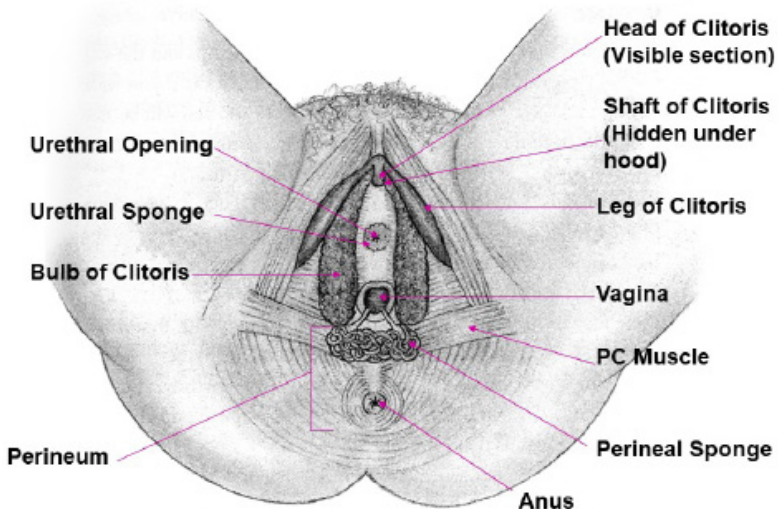

First Water & First Gate

Full Size of the Clitoris

© Master Mantak Chia, Universal Healing Tao Center