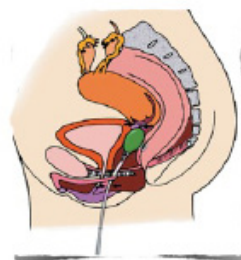

7. Taoist's Yoni Egg

Drilled Jade Egg
(Light Green Nephrite)
Size S,M,L

Drilled Rose Quartz Egg
Size S,M,L

Drilled Jade Egg
Size S,M,L

Drilled ONYX Egg
Size S,M,L

Drilled Jade Egg
Size S,M,L

Taoist's Yoni Egg Exercise