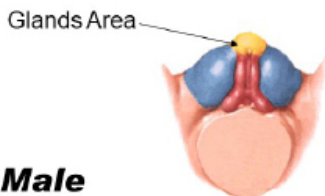

4. Three Waters and Three Gates

Undifferentiated

Male

Female