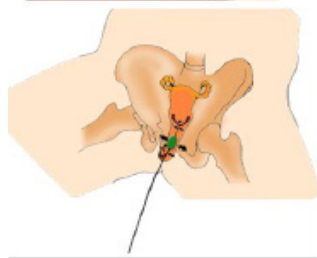

7. Taoist's Yoni Egg

Drilled Jade Egg
(Light Green Nephrite)
Size S,M,L

Drilled Rose Quartz Egg
Size S,M,L

Drilled Jade Egg
Size S,M,L

Drilled ONYX Egg
Size S,M,L

Drilled Jade Egg
Size S,M,L

Taoist's Yoni Egg Exercise