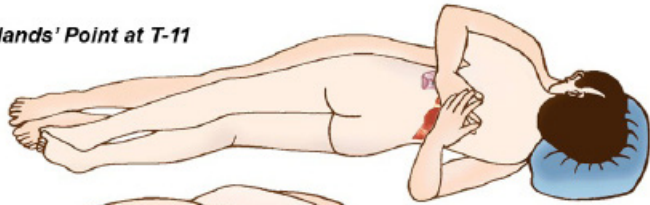

The Adrenal Glands' Point at T-11