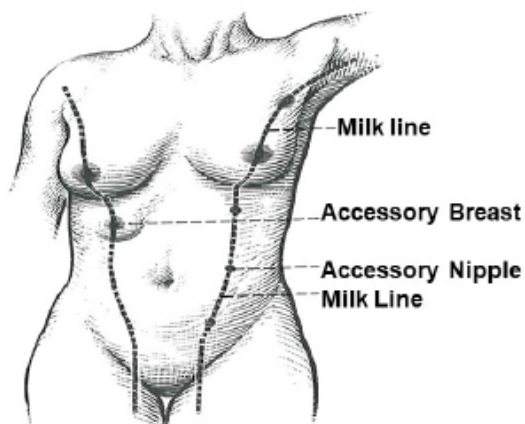

The sixth benefit is called “storing the blood”. He inserts the jade stalk deeply. Carry out a count of seven nines (63) and stop when the count is completed. Rest and move Love-Vibration Chi into the spleen and liver. Do seven sets (441). It causes a man's vigor to be strengthened. Further, it can cure inefficiencies of the woman's menstrual cycle. Practice six times daily (4 hrs.) and he/she will be cured in fifteen days.

HORMONES

2. Milk Lines

Credit book
Anatomy/Regional Atlas of the Human Body
 Carmine D. Clemente

Nipple connect to all the Sex and whole Body Glands.

Activate the Endocrine Glands through Nipples

© Master Mantak Chia, Universal Healing Tao Center