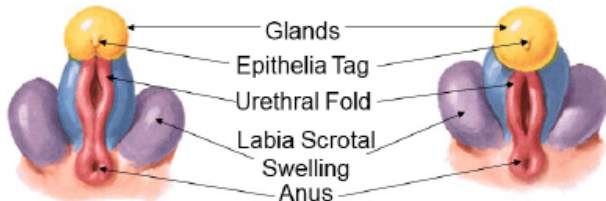

© Master Mantak Chia, Universal Healing Tao Center

Multi-Orgasmic Love-Vibration Upward draw to the Brain & organs

Project your heart energy as male (yang) and the sexual energy as yin (female) out to the cosmos through the spine. Let them combine with Cosmos yin and yang as the God and Goddess make love above you. You and your love one make love. Feel the orgasm energy flow down to the crown and to the whole body and down to the sexual organ.

**Spiritual Sexual
Energy Orgasmic
Upward Draw**

4. Three Waters and Three Gates

Undifferentiated

Male

Female

CD Interactive Atlas
plate 393A
F. N. N. N.
© 2000 2001

Male

Female

Perianal Tissues
(Including external
anal sphincter
muscle)

CD Interactive Atlas
plate 393B

F. Netter
M.D.
© 1996-2001

HORMONES

© Master Mantak Chia, Universal Healing Tao Center

Stronger energy channel to the penis from the water center if is charge level II the white light from penis is able to fill the internal organs of female body faster due to stronger white center. If you want to double the energy of the water center to be able to send stronger energy to the vagina and longer channelling of energy duration the mideyebrow center can lock the water center to level II

Magnetic Center

Focus red light at clitoris activate bio static electricity

Smile and relax the pelvic muscle during sex.

Send white healing energy.

White light going from water energy center to vagina hole.