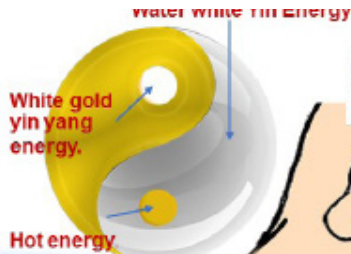

50 Fast Deep Thrusts = Ejaculation

Internal Clitoris First Water

Liquid metal gold yang energy.

1) Drink gold colour non alcoholic beer to charge the solar plexus energy center with this energy.

This white gold yin yang energy combination has the ability to bring the person soul back to the body..

Energy from solar plexus energy center going to the hot metal gold penis.

2) After that think of metal gold colour at the entire penis. When the penis is inside the vagina. The penis will give off hot (heat) gold Qi. Hold the gold light at the penis for 1-5 mins.