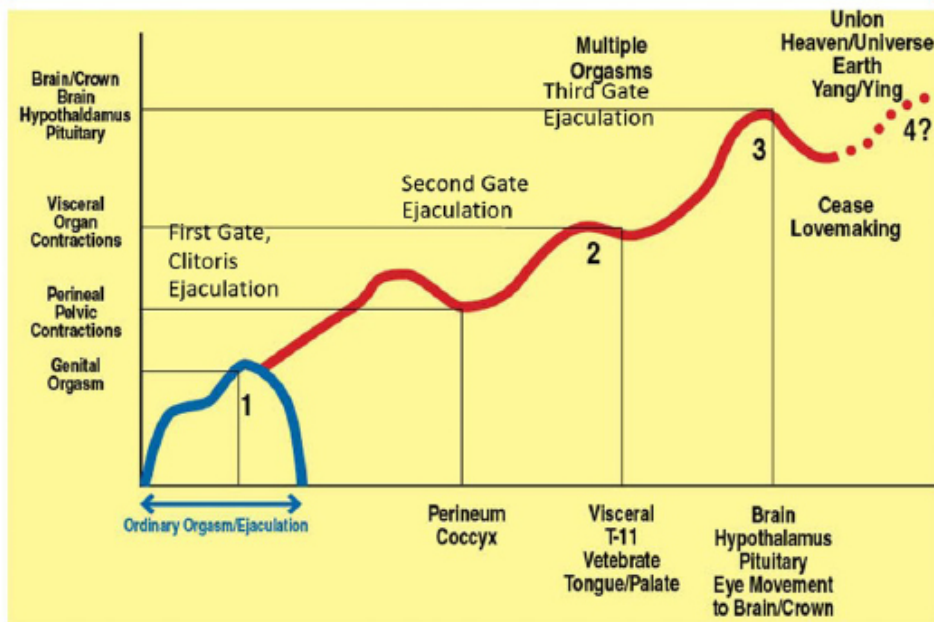

Zone 5 Gate of Death and Life

Anus and Perineum

Practice for the Chi Pressure to the Tan Tien

Anus is divided into five regions

Chi Muscle can Lift up the Organs

Pelvic Viscera and Perineum of Male

Contracting the eyes, mouth, anus and prostate gland will activate the center of the brain

Left Thrusting Channel vagina, left ovary/testicle, descending colon, left kidney, spleen/pancreas, left lung, heart, left parathyroid and thyroid, left eye and brain.

Right Thrusting Channel vagina, right ovary/testicle, ascending colon, right kidney, liver, right lung, right parathyroid, right eye and brain.

Middle Thrusting Channel

Vagina, ovary/testicle, prostate gland/uterus, aorta/vena cava, transverse colon, stomach, heart, thymus, thyroid/parathyroid, throat, nose, pituitary thalamus glands, up to crown.

The fourth benefit is “strengthening the bones”; carry out a count of five nines (45) and stop when the count is completed. Rest and guide Love-Vibration Chi into the bones of the spine, rib cage and hip bones. Do 5 sets (225). This causes an improvement of the articulation of the joints in the man; it can cure obstruction of the woman’s blood. Practice four times daily (6 hrs.)and she will be cured in fifteen days.