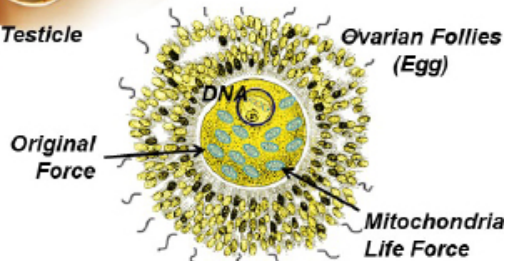

7. Taoist's Yoni Egg

Drilled Jade Egg
(Light Green Nephrite)
Size S,M,L

Drilled Rose Quartz Egg
Size S,M,L

Drilled Jade Egg
Size S,M,L

Drilled ONYX Egg
Size S,M,L

Drilled Jade Egg
Size S,M,L

Taoist's Yoni Egg Exercise

**200,000,000 Sperm / Ejaculation Requiring
Huge Energy Required**

2,222,222 Sperm / Day

**200-300 Proteins Required
for Spermatogenesis**

Taoist Urinary methods

© Master Mantak Chia, Universal Healing Tao Center