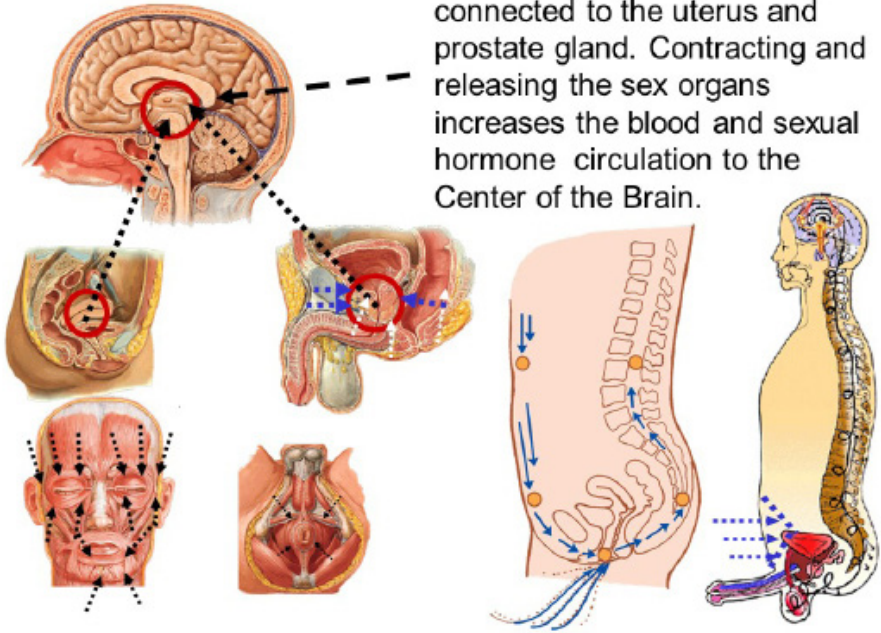

Monk Worm - Those male worms that were prevented from mating lived about 11.1 days.

Taoist Worm - Free from the stress of sperm production and still permitted to mate, the male survived almost 14 days.

**Golden State of Preservation
of Sexual Energy**

Age	Interval Between Ejaculation
20	4 day
30	8 day
40	16 days
50	21 days
60	30 days +

5. Turning the Water Wheel

Three
Fires

家

Sexual Organs Primordial Breath

The Center of the Brain is connected to the uterus and prostate gland. Contracting and releasing the sex organs increases the blood and sexual hormone circulation to the Center of the Brain.

Spiral Sexual Energy in the Brain

Use the mind and eyes to help circulate the energy clockwise nine times

And counterclockwise nine times

6. Transform Blood / Milk into Chi

The Famous Chinese Drilled Jade Egg

As used in the Imperial Court of ancient China for pleasure and health. Jade Eggs are drilled to accommodate a string for ease of removal and for applying internal pressure.