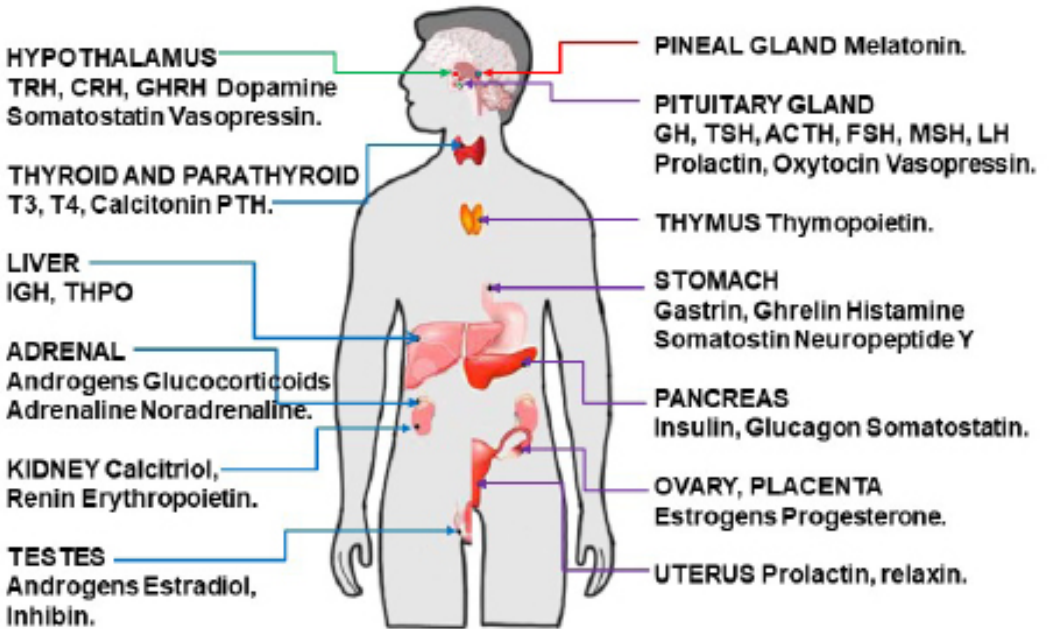

Middle Thrusting Channel

Vagina, ovary/testicle, prostate gland/uterus, aorta/vena cava, transverse colon, stomach, heart, thymus, thyroid/parathyroid, throat, nose, pituitary thalamus glands, up to crown.

The fourth benefit is “strengthening the bones”; carry out a count of five nines (45) and stop when the count is completed. Rest and guide Love-Vibration Chi into the bones of the spine, rib cage and hip bones. Do 5 sets (225). This causes an improvement of the articulation of the joints in the man; it can cure obstruction of the woman’s blood. Practice four times daily (6 hrs.)and she will be cured in fifteen days.

HORMONES

2. Milk Lines

Credit book
Anatomy/Regional Atlas of the Human Body
 Carmine D. Clemente

Nipple connect to all the Sex and whole Body Glands.

Activate the Endocrine Glands through Nipples

© Master Mantak Chia, Universal Healing Tao Center