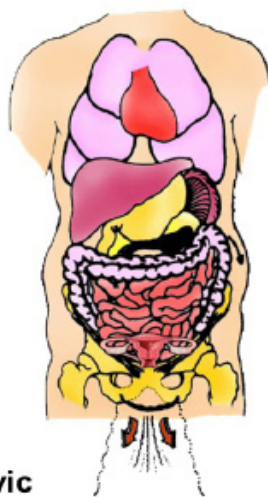

1. Love + Sex = Love Vibration "Healing Love that Heal"

The Pelvic Diaphragm goes down when inhaling and goes back up when exhaling

The thoracic diaphragm goes down when inhaling and goes back up when exhaling.

Cervical Diaphragm

Activation of the muscles of the throat, the jaw, the nape of the neck

The 4 Diaphragms
The Spiritual Muscle

The Pelvic Diaphragms

Chi Muscle & Love Muscle

Urogenital Diaphragm

Pelvic Diaphragm

Pelvic & Urogenital Diaphragm of a Man

Zone 1 Anal sphincter pull up

Zone 2 Anal sphincter lift up with levator anus muscle

Zone 3 Stop the urine muscle and lip up the Anus

Zone 4 Testical Ovarian Breathing

Zone 5 Gate of Death and Life

Anus and Perineum

Practice for the Chi Pressure to the Tan Tien

Anus is divided into five regions

Chi Muscle can Lift up the Organs

Pelvic Viscera and Perineum of Male

Contracting the eyes, mouth, anus and prostate gland will activate the center of the brain