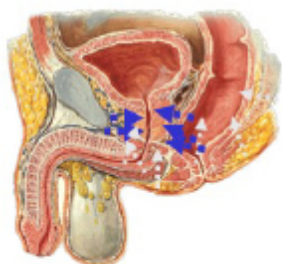

Pelvic & Urogenital Diaphragm of a Man

Zone 1 Anal sphincter pull up

Zone 2 Anal sphincter lift up with levator anus muscle

Zone 3 Stop the urine muscle and lip up the Anus

Zone 4 Testical Ovarian Breathing

Zone 5 Gate of Death and Life

Anus and Perineum

Practice for the Chi Pressure to the Tan Tien

Anus is divided into five regions

Chi Muscle can Lift up the Organs

Pelvic Viscera and Perineum of Male

Contracting the eyes, mouth, anus and prostate gland will activate the center of the brain

Left Thrusting Channel vagina, left ovary/testicle, descending colon, left kidney, spleen/pancreas, left lung, heart, left parathyroid and thyroid, left eye and brain.

Right Thrusting Channel vagina, right ovary/testicle, ascending colon, right kidney, liver, right lung, right parathyroid, right eye and brain.

Middle Thrusting Channel

Vagina, ovary/testicle, prostate gland/uterus, aorta/vena cava, transverse colon, stomach, heart, thymus, thyroid/parathyroid, throat, nose, pituitary thalamus glands, up to crown.