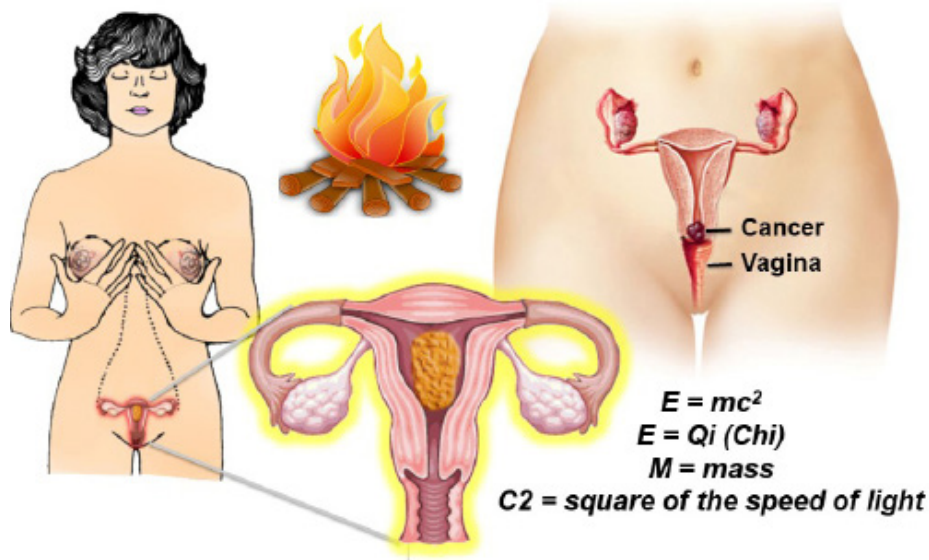

**Golden State of Preservation
of Sexual Energy**

Age	Interval Between Ejaculation
20	4 day
30	8 day
40	16 days
50	21 days
60	30 days +

5. Turning the Water Wheel

Three
Fires

家

Sexual Organs Primordial Breath

The Center of the Brain is connected to the uterus and prostate gland. Contracting and releasing the sex organs increases the blood and sexual hormone circulation to the Center of the Brain.

Spiral Sexual Energy in the Brain

Use the mind and eyes to help circulate the energy clockwise nine times

And counterclockwise nine times

6. Transform Blood / Milk into Chi

The Famous Chinese Drilled Jade Egg

As used in the Imperial Court of ancient China for pleasure and health. Jade Eggs are drilled to accommodate a string for ease of removal and for applying internal pressure.