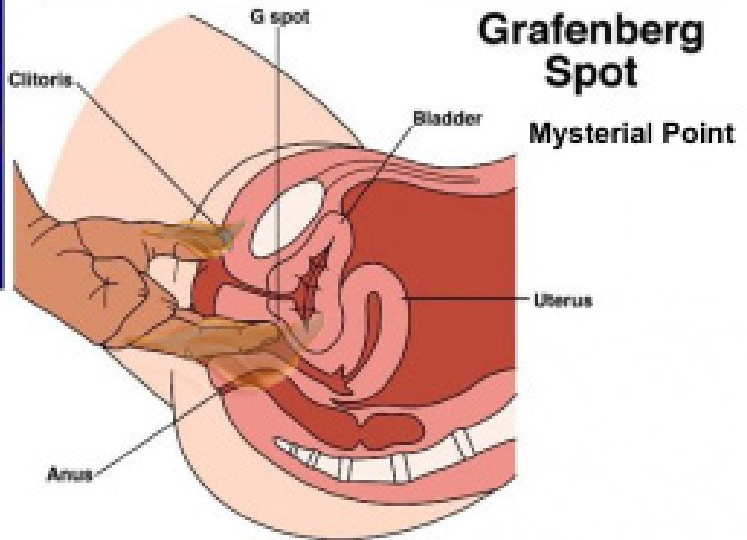

Liquid metal gold yang energy.

1) Drink gold colour non alcoholic beer to charge the solar plexus energy center with this energy.

This white gold yin yang energy combination has the ability to bring the person soul back to the body..

Energy from solar plexus energy center going to the hot metal gold penis.

2) After that think of metal gold colour at the entire penis. When the penis is inside the vagina. The penis will give off hot (heat) gold Qi. Hold the gold light at the penis for 1-5 mins.

3) The woman body after charging with gold and white energy will have a balance of yin yang energy.