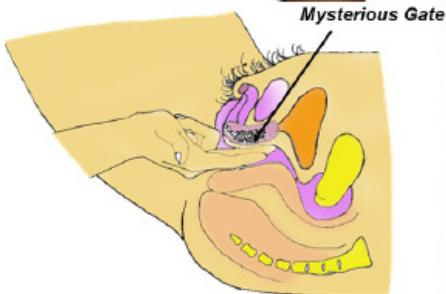

Energy from solar plexus energy center going to the hot metal gold penis.

2) After that think of metal gold colour at the entire penis. When the penis is inside the vagina. The penis will give off hot (heat) gold Qi. Hold the gold light at the penis for 1-5 mins.

3) The woman body after charging with gold and white energy will have a balance of yin yang energy.

Sexual Intercourse

Clitoris has flashlight like fish light illuminating healing function.

The clitoris is like the flashlight fish organlight bulbe to give off different light to do healing for the body during sex. Can do with the women sitting on the person but for best result with the penis inserted inside the vagina.

Second Water & Second Gate

Mysterious Gate, Skene Gland, Female Prostate Gland

© Master Mantak Chia, Universal Healing Tao Center

Third Water & Third Gate = Epicenter Center Uterus Contracting, Vibrating & Orgasm