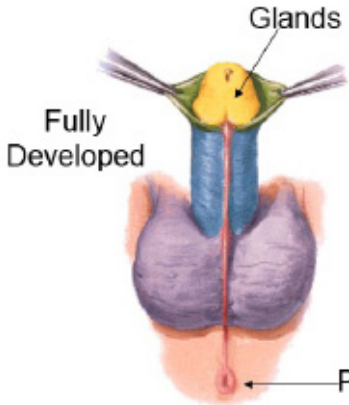

© Master Mantak Chia, Universal Healing Tao Center

Multi-Orgasmic Love-Vibration Upward draw to the Brain & organs

Project your heart energy as male (yang) and the sexual energy as yin (female) out to the cosmos through the spine. Let them combine with Cosmos yin and yang as the God and Goddess make love above you. You and your love one make love. Feel the orgasm energy flow down to the crown and to the whole body and down to the sexual organ.

**Spiritual Sexual
Energy Orgasmic
Upward Draw**

4. Three Waters and Three Gates

Undifferentiated

Male

Female

CD Interactive Atlas
plate 393A
F. N. N. N.
© 2000 2001

Male

Female

Perianal Tissues
(Including external
anal sphincter
muscle)

CD Interactive Atlas
plate 393B

F. Netter
M.D.
© 1996-2001

HORMONES

© Master Mantak Chia, Universal Healing Tao Center

Stronger energy channel to the penis from the water center if is charge level II the white light from penis is able to fill the internal organs of female body faster due to stronger white center. If you want to double the energy of the water center to be able to send stronger energy to the vagina and longer channelling of energy duration the mideyebrow center can lock the water center to level II

Magnetic Center

Focus red light at clitoris activate bio static electricity

Smile and relax the pelvic muscle during sex.

Send white healing energy.

White light going from water energy center to vagina hole.