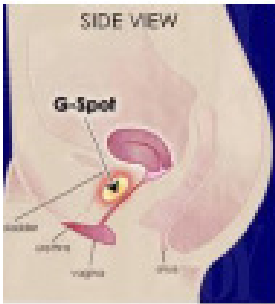

Liquid metal gold yang energy.

1) Drink gold colour non alcoholic beer to charge the solar plexus energy center with this energy.

This white gold yin yang energy combination has the ability to bring the person soul back to the body..

Energy from solar plexus energy center going to the hot metal gold penis.

2) After that think of metal gold colour at the entire penis. When the penis is inside the vagina. The penis will give off hot (heat) gold Qi. Hold the gold light at the penis for 1-5 mins.

3) The woman body after charging with gold and white energy will have a balance of yin yang energy.