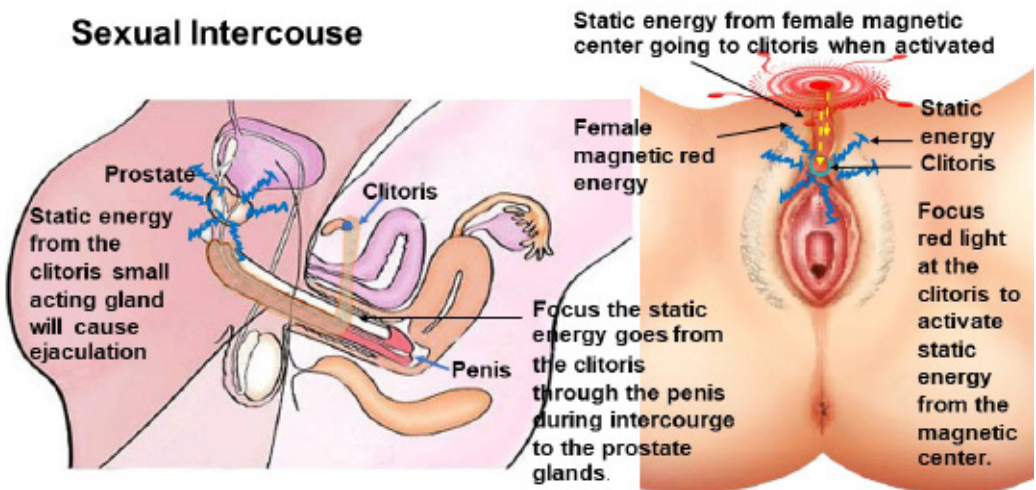

Energy from solar plexus energy center going to the hot metal gold penis.

2) After that think of metal gold colour at the entire penis. When the penis is inside the vagina. The penis will give off hot (heat) gold Qi. Hold the gold light at the penis for 1-5 mins.

3) The woman body after charging with gold and white energy will have a balance of yin yang energy.

Sexual Intercourse

Clitoris has flashlight like fish light illuminating healing function.

The clitoris is like the flashlight fish organlight bulbe to give off different light to do healing for the body during sex. Can do with the women sitting on the person but for best result with the penis inserted inside the vagina.