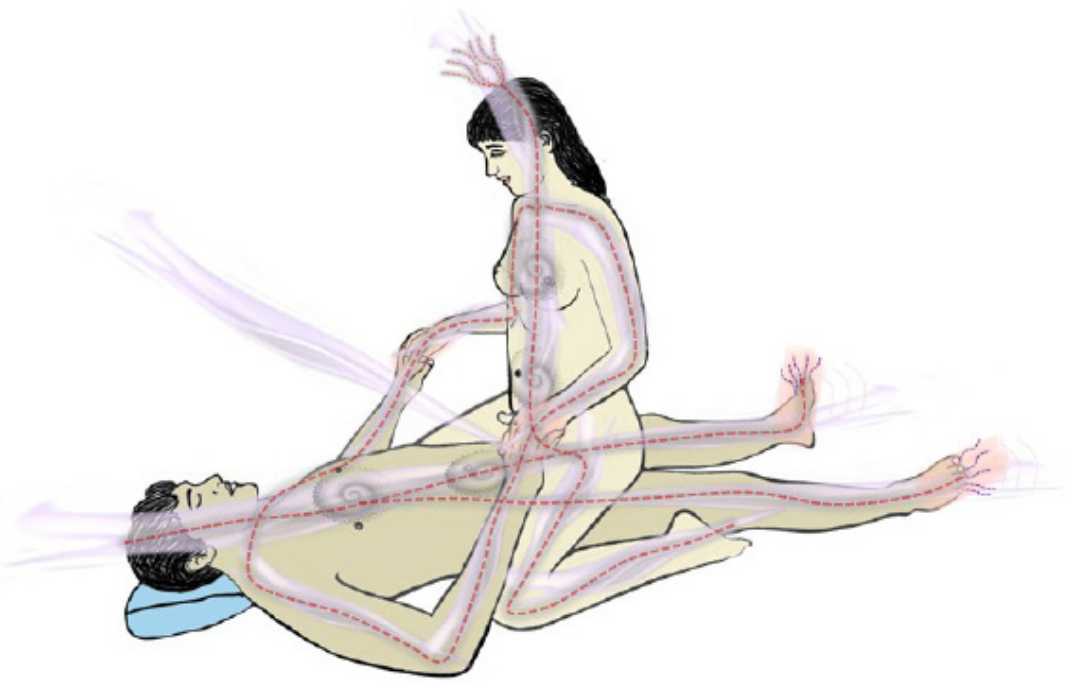

The Focus of Healing Love is the Circulating of Subtle Exchange of Energy

Thrusting Channel Crown

Everyone can Experience Energetic and Ecstatic Lovemaking

© Master Mantak Chia, Universal Healing Tao Center

The Adrenal Glands' Point at T-11

The Liver and Spleen Point

The Heart and Lungs' Point

The Sacral and the C-7 Point

The Sacral and the Neck Point

The Sacral and the Crown Point

Clear Your Lower's Aura

Using Qigong to Relieve a Lover's Headache.