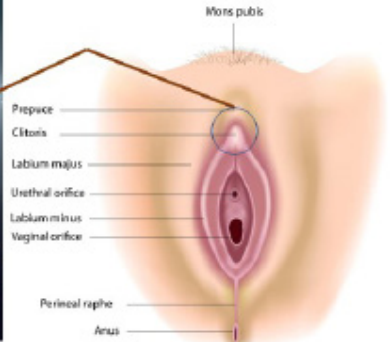

50 Fast Deep Thrusts = Ejaculation

Internal Clitoris First Water

Liquid metal gold yang energy.

1) Drink gold colour non alcoholic beer to charge the solar plexus energy center with this energy.

This white gold yin yang energy combination has the ability to bring the person soul back to the body..

Energy from solar plexus energy center going to the hot metal gold penis.

2) After that think of metal gold colour at the entire penis. When the penis is inside the vagina. The penis will give off hot (heat) gold Qi. Hold the gold light at the penis for 1-5 mins.

3) The woman body after charging with gold and white energy will have a balance of yin yang energy.

Sexual Intercourse

Clitoris has flashlight like fish light illuminating healing function.

The clitoris is like the flashlight fish organlight bulbe to give off different light to do healing for the body during sex. Can do with the women sitting on the person but for best result with the penis inserted inside the vagina.

Second Water & Second Gate

Mysterious Gate, Skene Gland, Female Prostate Gland

© Master Mantak Chia, Universal Healing Tao Center

Third Water & Third Gate = Epicenter Center Uterus Contracting, Vibrating & Orgasm