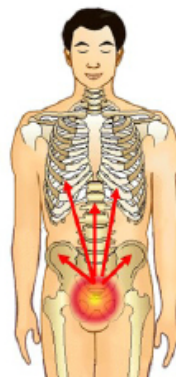

The fourth benefit is “strengthening the bones”; carry out a count of five nines (45) and stop when the count is completed. Rest and guide Love-Vibration Chi into the bones of the spine, rib cage and hip bones. Do 5 sets (225). This causes an improvement of the articulation of the joints in the man; it can cure obstruction of the woman’s blood. Practice four times daily (6 hrs.)and she will be cured in fifteen days.