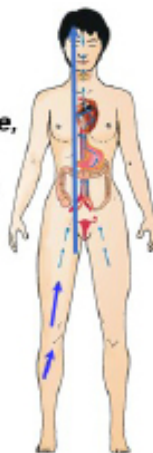

Pelvic & Urogenital Diaphragm of a Man

Zone 1 Anal sphincter pull up

Zone 2 Anal sphincter lift up with levator anus muscle

Zone 3 Stop the urine muscle and lip up the Anus

Zone 4 Testical Ovarian Breathing

Zone 5 Gate of Death and Life

Anus and Perineum

Practice for the Chi Pressure to the Tan Tien

Anus is divided into five regions

Chi Muscle can Lift up the Organs

Pelvic Viscera and Perineum of Male

Contracting the eyes, mouth, anus and prostate gland will activate the center of the brain

Left Thrusting Channel vagina, left ovary/testicle, descending colon, left kidney, spleen/pancreas, left lung, heart, left parathyroid and thyroid, left eye and brain.

Right Thrusting Channel vagina, right ovary/testicle, ascending colon, right kidney, liver, right lung, right parathyroid, right eye and brain.

Middle Thrusting Channel

Vagina, ovary/testicle, prostate gland/uterus, aorta/vena cava, transverse colon, stomach, heart, thymus, thyroid/parathyroid, throat, nose, pituitary thalamus glands, up to crown.