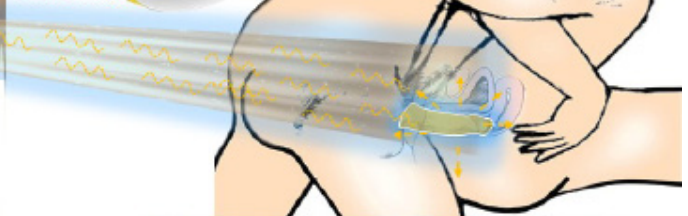

2) After that think of metal gold colour at the entire penis. When the penis is inside the vagina. The penis will give off hot (heat) gold Qi. Hold the gold light at the penis for 1-5 mins.

3) The woman body after charging with gold and white energy will have a balance of yin yang energy.