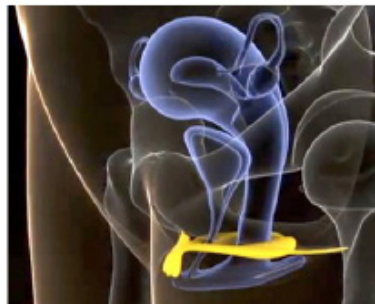

Internal Clitoris First Water