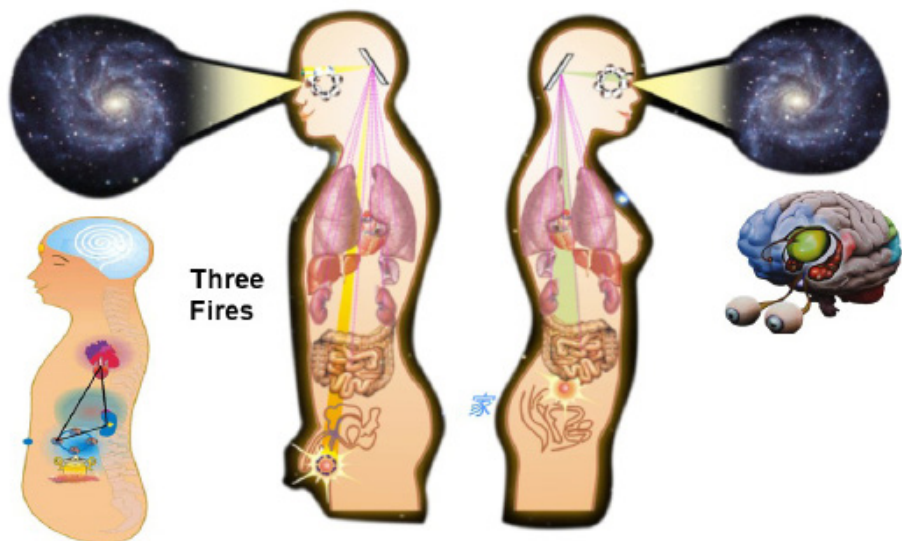

**Research On the Life Span of Worms by Wayne
A. Van Voorhies of the University of Arizona in Tucson**

Making Sperm is found to Shorten the Life Span In Worms

Researchers found that if the sperm production organs of the male nematode *Caenorhabditis elegans* were inactivated, the worms lived longer.

In normal worms requiring steady sperm production, the males lived only 8.1 days.

Monk Worm - Those male worms that were prevented from mating lived about 11.1 days.

Taoist Worm - Free from the stress of sperm production and still permitted to mate, the male survived almost 14 days.

**Golden State of Preservation
of Sexual Energy**

Age	Interval Between Ejaculation
20	4 day
30	8 day
40	16 days
50	21 days
60	30 days +

5. Turning the Water Wheel

Three
Fires

家

Sexual Organs Primordial Breath