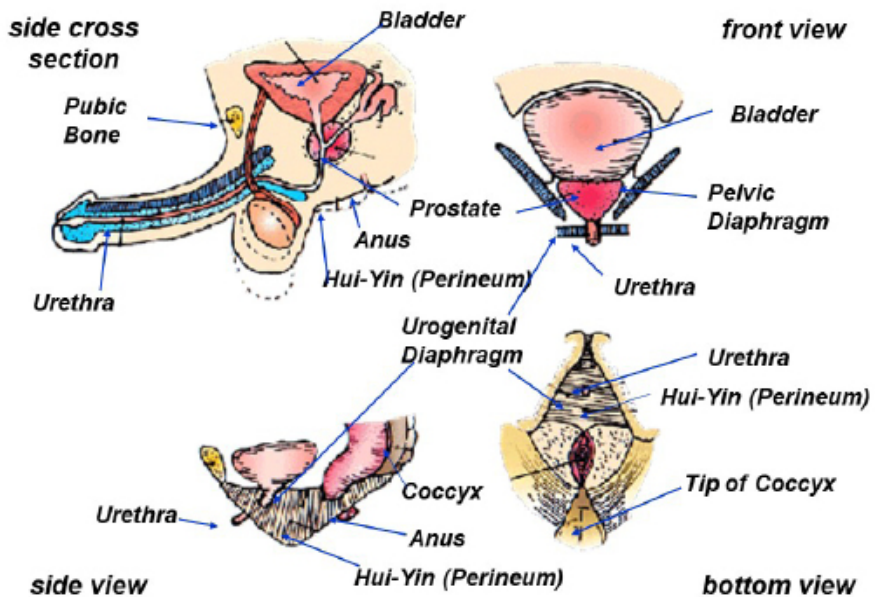

1. Love + Sex = Love Vibration "Healing Love that Heal"

The Pelvic Diaphragm goes down when inhaling and goes back up when exhaling

The thoracic diaphragm goes down when inhaling and goes back up when exhaling.

Cervical Diaphragm

Activation of the muscles of the throat, the jaw, the nape of the neck

The 4 Diaphragms
The Spiritual Muscle

The Pelvic Diaphragms

Chi Muscle & Love Muscle

Urogenital Diaphragm

Pelvic Diaphragm

Pelvic & Urogenital Diaphragm of a Man

Zone 1 Anal sphincter pull up

Zone 2 Anal sphincter lift up with levator anus muscle

Zone 3 Stop the urine muscle and lip up the Anus

Zone 4 Testical Ovarian Breathing

Zone 5 Gate of Death and Life

Anus and Perineum

Practice for the Chi Pressure to the Tan Tien

Anus is divided into five regions

Chi Muscle can Lift up the Organs

Pelvic Viscera and Perineum of Male

Contracting the eyes, mouth, anus and prostate gland will activate the center of the brain