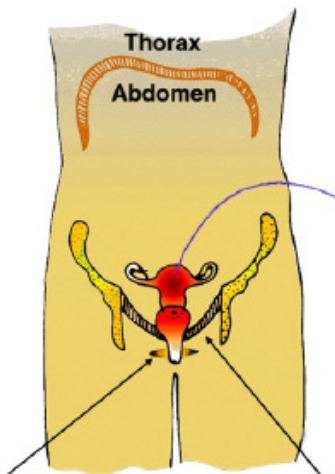

1. Love + Sex = Love Vibration "Healing Love that Heal"

The Pelvic Diaphragm goes down when inhaling and goes back up when exhaling

The thoracic diaphragm goes down when inhaling and goes back up when exhaling.

Cervical Diaphragm

Activation of the muscles of the throat, the jaw, the nape of the neck

The 4 Diaphragms
The Spiritual Muscle

The Pelvic Diaphragms

Chi Muscle & Love Muscle

Urogenital Diaphragm

Pelvic Diaphragm

Pelvic & Urogenital Diaphragm of a Man

Zone 1 Anal sphincter pull up

Zone 2 Anal sphincter lift up with levator anus muscle

Zone 3 Stop the urine muscle and lip up the Anus

Zone 4 Testical Ovarian Breathing

Zone 5 Gate of Death and Life

Anus and Perineum

Practice for the Chi Pressure to the Tan Tien

Anus is divided into five regions

Chi Muscle can Lift up the Organs

Pelvic Viscera and Perineum of Male

Contracting the eyes, mouth, anus and prostate gland will activate the center of the brain