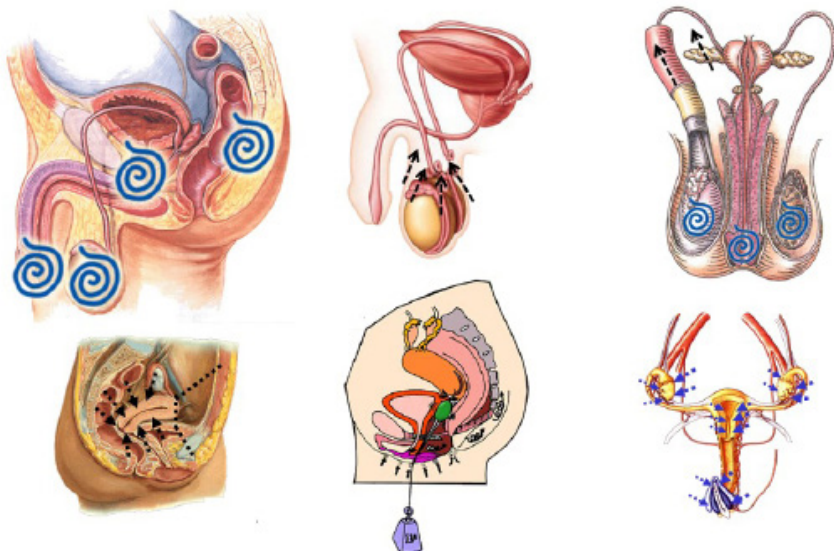

1. Love + Sex = Love Vibration "Healing Love that Heal"

The Pelvic Diaphragm goes down when inhaling and goes back up when exhaling

The thoracic diaphragm goes down when inhaling and goes back up when exhaling.

Pelvic & Urogenital Diaphragm of a Man

Zone 1 Anal sphincter pull up

Zone 2 Anal sphincter lift up with levator anus muscle

Zone 3 Stop the urine muscle and lip up the Anus

Zone 4 Testical Ovarian Breathing

Zone 5 Gate of Death and Life

Anus and Perineum

Practice for the Chi Pressure to the Tan Tien

Anus is divided into five regions

Chi Muscle can Lift up the Organs

Pelvic Viscera and Perineum of Male

Contracting the eyes, mouth, anus and prostate gland will activate the center of the brain

Left Thrusting Channel vagina, left ovary/testicle, descending colon, left kidney, spleen/pancreas, left lung, heart, left parathyroid and thyroid, left eye and brain.

Right Thrusting Channel vagina, right ovary/testicle, ascending colon, right kidney, liver, right lung, right parathyroid, right eye and brain.