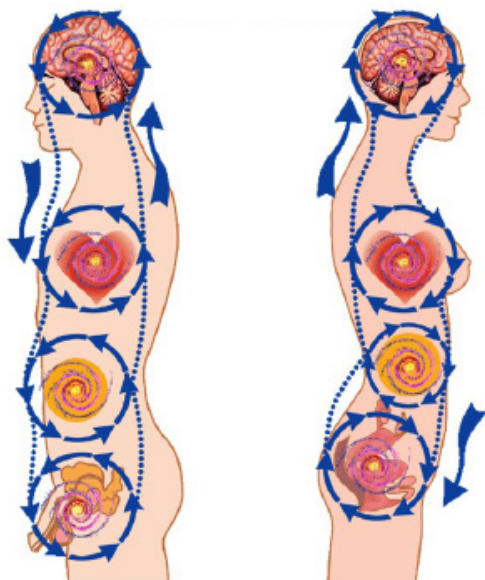

B. Normal brain of a
36 years old male.
Sexual energy can
increase the brain
energy.

**Research On the Life Span of Worms by Wayne
A. Van Voorhies of the University of Arizona in Tucson**

Making Sperm is found to Shorten the Life Span In Worms

Researchers found that if the sperm production organs of the male nematode *Caenorhabditis elegans* were inactivated, the worms lived longer.

In normal worms requiring steady sperm production, the males lived only 8.1 days.

Monk Worm - Those male worms that were prevented from mating lived about 11.1 days.

Taoist Worm - Free from the stress of sperm production and still permitted to mate, the male survived almost 14 days.

**Golden State of Preservation
of Sexual Energy**

Age	Interval Between Ejaculation
20	4 day
30	8 day
40	16 days
50	21 days
60	30 days +

5. Turning the Water Wheel

Three
Fires

家

Sexual Organs Primordial Breath