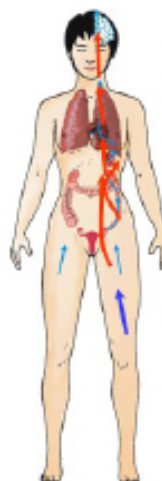

Pelvic & Urogenital Diaphragm of a Man

Zone 1 Anal sphincter pull up

Zone 2 Anal sphincter lift up with levator anus muscle

Zone 3 Stop the urine muscle and lip up the Anus

Zone 4 Testical Ovarian Breathing

Zone 5 Gate of Death and Life

Anus and Perineum

Practice for the Chi Pressure to the Tan Tien

Anus is divided into five regions

Chi Muscle can Lift up the Organs

Pelvic Viscera and Perineum of Male

Contracting the eyes, mouth, anus and prostate gland will activate the center of the brain