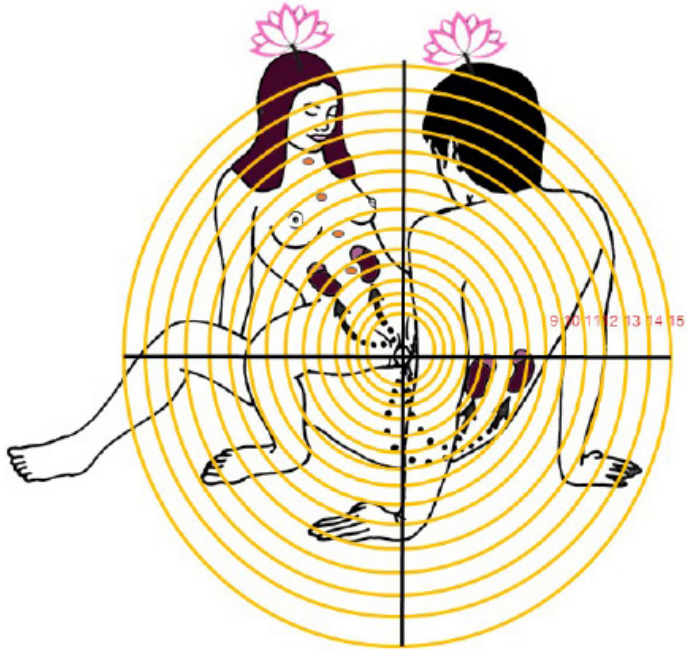

The Adrenal Glands' Point at T-11

The Liver and Spleen Point

The Heart and Lungs' Point

The Sacral and the C-7 Point

The Sacral and the Neck Point

The Sacral and the Crown Point

Clear Your Lower's Aura

Using Qigong to Relieve a Lover's Headache.

© Master Mantak Chia, Universal Healing Tao Center

**Lower link
their central
channels**

**Linking the Lower
Tan Tien to the
middle tan tien**

**Pull energy
between their lower
and middle tan tien**

© Master Mantak Chia, Universal Healing Tao Center