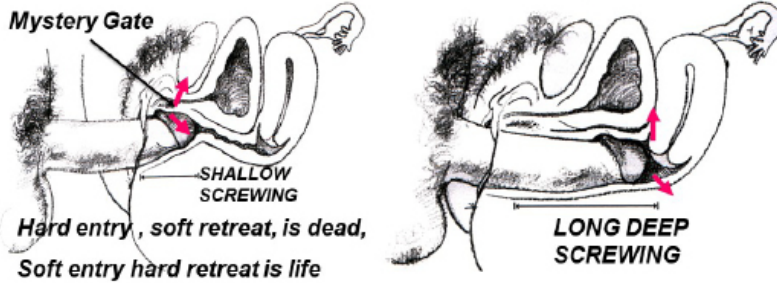

White energy (Cold energy)

Vagina.

Anus

White Water Energy Center

This white energy will charge the female water energy with white energy.

White energy released to partner Yin (energy cold).

Hold the white light at penis for 1 to 5 mins.

Think white light fill up penis.

First Water & First Gate

Full Size of the Clitoris

© Master Mantak Chia, Universal Healing Tao Center

Screwing Technique

Nine Shallows and One Deep = 10 Taoist Screwing =

9 Shallows + One Deep + 50 = 500 Screwing

50 Fast Deep Thrusts = Ejaculation

Internal Clitoris First Water

Liquid metal gold yang energy.

1) Drink gold colour non alcoholic beer to charge the solar plexus energy center with this energy.

This white gold yin yang energy combination has the ability to bring the person soul back to the body..