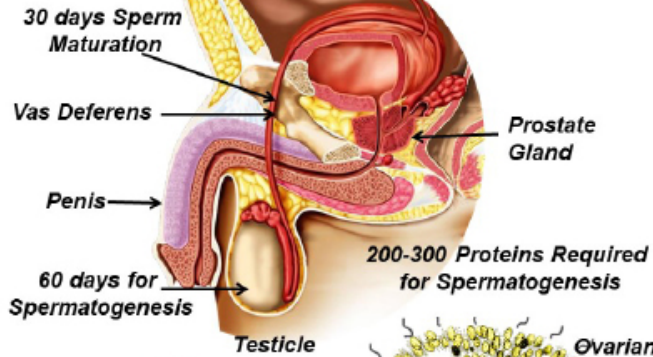

**200,000,000 Sperm / Ejaculation Requiring
Huge Energy Required**

2,222,222 Sperm / Day

**200-300 Proteins Required
for Spermatogenesis**