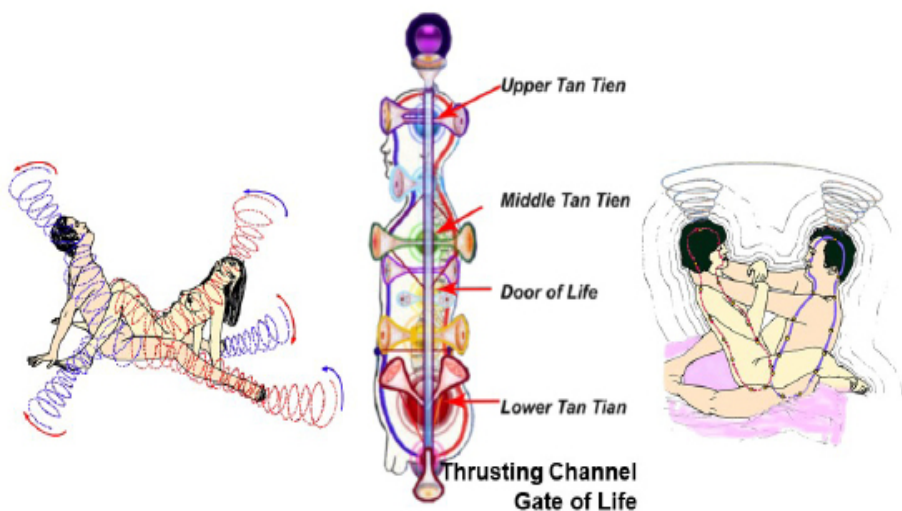

The Center of the Brain is connected to the uterus and prostate gland. Contracting and releasing the sex organs increases the blood and sexual hormone circulation to the Center of the Brain.

Spiral Sexual Energy in the Brain

**200,000,000 Sperm / Ejaculation Requiring
Huge Energy Required**

2,222,222 Sperm / Day

**200-300 Proteins Required
for Spermatogenesis**

Taoist Urinary methods

© Master Mantak Chia, Universal Healing Tao Center

The Focus of Healing Love is the Circulating of Subtle Exchange of Energy

Thrusting Channel Crown

Everyone can Experience Energetic and Ecstatic Lovemaking

© Master Mantak Chia, Universal Healing Tao Center

The Adrenal Glands' Point at T-11

The Liver and Spleen Point

The Heart and Lungs' Point

The Sacral and the C-7 Point

The Sacral and the Neck Point

The Sacral and the Crown Point

Clear Your Lower's Aura

Using Qigong to Relieve a Lover's Headache.