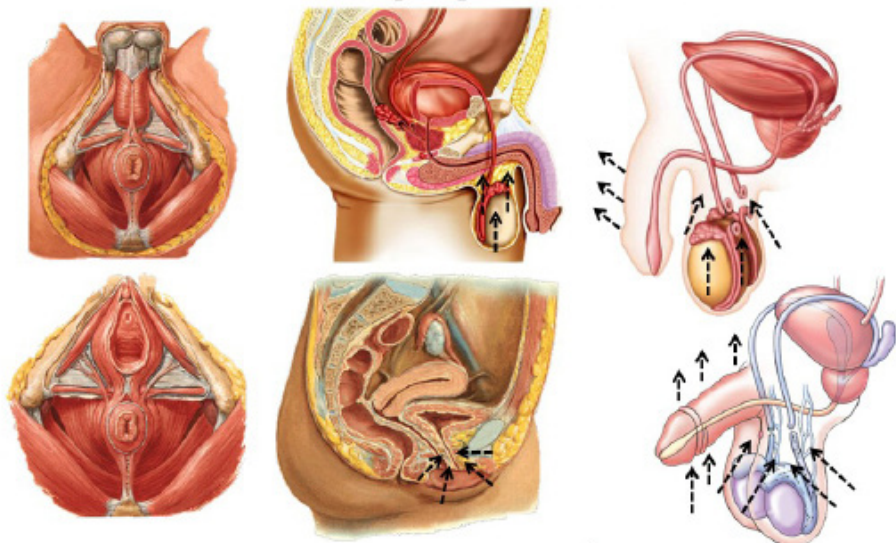

1. Love + Sex = Love Vibration "Healing Love that Heal"

The Pelvic Diaphragm goes down when inhaling and goes back up when exhaling

The thoracic diaphragm goes down when inhaling and goes back up when exhaling.

Pelvic & Urogenital Diaphragm of a Man

Zone 1 Anal sphincter pull up

Zone 2 Anal sphincter lift up with levator anus muscle

Zone 3 Stop the urine muscle and lip up the Anus

Zone 4 Testical Ovarian Breathing

Zone 5 Gate of Death and Life

Anus and Perineum

Practice for the Chi Pressure to the Tan Tien

Anus is divided into five regions

Chi Muscle can Lift up the Organs

Pelvic Viscera and Perineum of Male

Contracting the eyes, mouth, anus and prostate gland will activate the center of the brain

Left Thrusting Channel vagina, left ovary/testicle, descending colon, left kidney, spleen/pancreas, left lung, heart, left parathyroid and thyroid, left eye and brain.

Right Thrusting Channel vagina, right ovary/testicle, ascending colon, right kidney, liver, right lung, right parathyroid, right eye and brain.