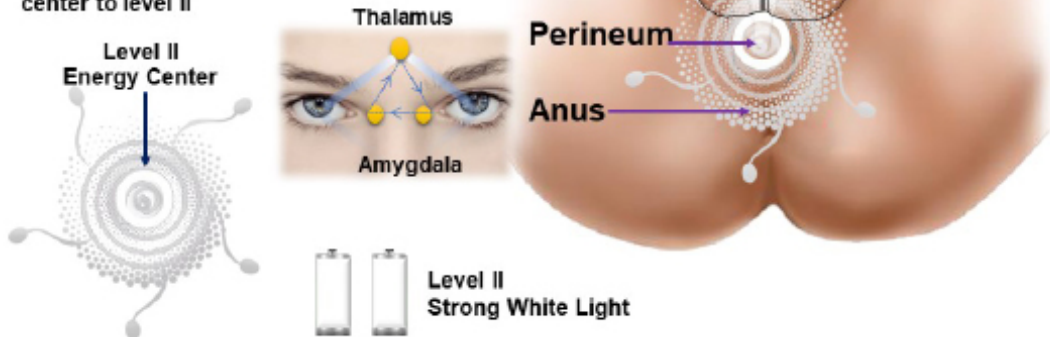

© Master Mantak Chia, Universal Healing Tao Center

Multi-Orgasmic Love-Vibration Upward draw to the Brain & organs

Project your heart energy as male (yang) and the sexual energy as yin (female) out to the cosmos through the spine. Let them combine with Cosmos yin and yang as the God and Goddess make love above you. You and your love one make love. Feel the orgasm energy flow down to the crown and to the whole body and down to the sexual organ.

Perianal Tissues
(Including external
anal sphincter
muscle)

CD Interactive Atlas
plate 393B

F. Netter
M.D.
© 1996-2001

HORMONES

© Master Mantak Chia, Universal Healing Tao Center

Stronger energy channel to the penis from the water center if is charge level II the white light from penis is able to fill the internal organs of female body faster due to stronger white center. If you want to double the energy of the water center to be able to send stronger energy to the vagina and longer channelling of energy duration the mideyebrow center can lock the water center to level II

Magnetic Center

Focus red light at clitoris activate bio static electricity

Smile and relax the pelvic muscle during sex.

Send white healing energy.

White light going from water energy center to vagina hole.

Water energy center.

Time relax the pelvic muscle.

This technique will make the penis cold it can help Man last longer and help man control ejaculation. Send white healing energy to the male and at same time using both white light and bio static electricity to Heal sexual energy at the same time.