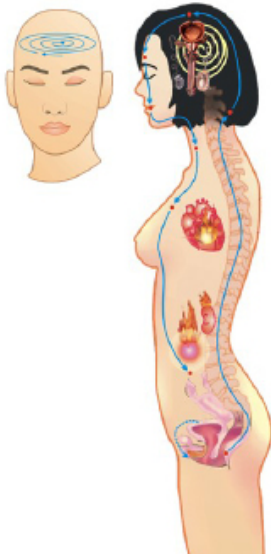

Monk Worm - Those male worms that were prevented from mating lived about 11.1 days.

Taoist Worm - Free from the stress of sperm production and still permitted to mate, the male survived almost 14 days.

**Golden State of Preservation
of Sexual Energy**

Age	Interval Between Ejaculation
20	4 day
30	8 day
40	16 days
50	21 days
60	30 days +

5. Turning the Water Wheel

Three
Fires

家

Sexual Organs Primordial Breath

The Center of the Brain is connected to the uterus and prostate gland. Contracting and releasing the sex organs increases the blood and sexual hormone circulation to the Center of the Brain.

Spiral Sexual Energy in the Brain