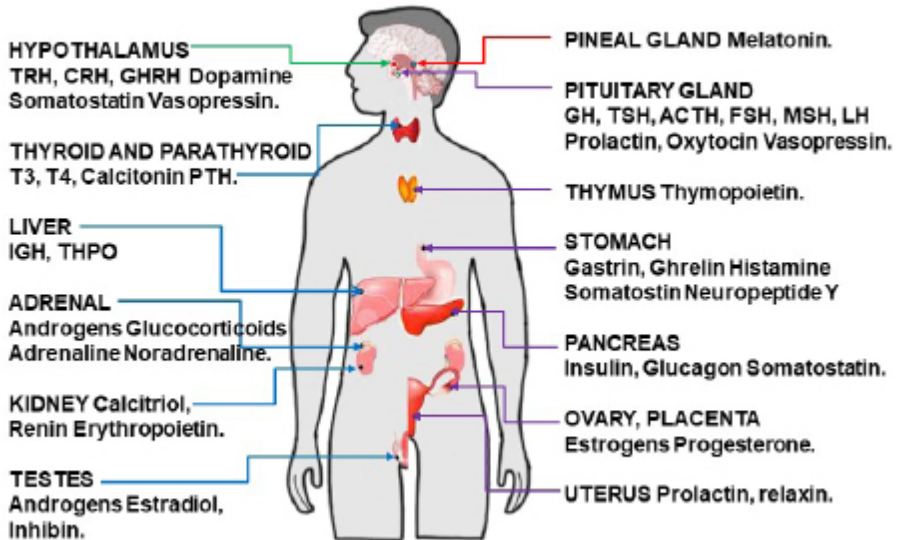

© Master Mantak Chia, Universal Healing Tao Center

Multi-Orgasmic Love-Vibration Upward draw to the Brain & organs

Project your heart energy as male (yang) and the sexual energy as yin (female) out to the cosmos through the spine. Let them combine with Cosmos yin and yang as the God and Goddess make love above you. You and your love one make love. Feel the orgasm energy flow down to the crown and to the whole body and down to the sexual organ.

Perianal Tissues
(Including external
anal sphincter
muscle)

CD Interactive Atlas
plate 393B

F. Netter
M.D.
© 1996-2001

HORMONES

© Master Mantak Chia, Universal Healing Tao Center

Stronger energy channel to the penis from the water center if is charge level II the white light from penis is able to fill the internal organs of female body faster due to stronger white center. If you want to double the energy of the water center to be able to send stronger energy to the vagina and longer channelling of energy duration the mideyebrow center can lock the water center to level II