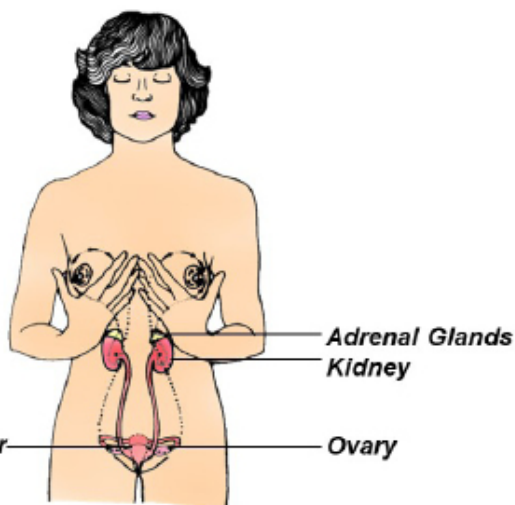

Massage the breasts & contract Uterus, ovaries (PC Muscle) bring Chi to increase the Lung & Large Intestine, Kidneys, Adrenal Glands and Bladder Chi