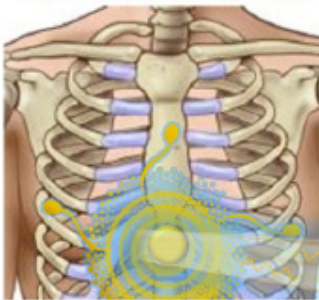

50 Fast Deep Thrusts = Ejaculation

Internal Clitoris First Water

Liquid metal gold yang energy.

1) Drink gold colour non alcoholic beer to charge the solar plexus energy center with this energy.

This white gold yin yang energy combination has the ability to bring the person soul back to the body..