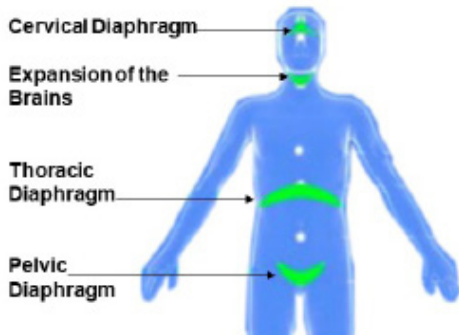

when the egg and sperm come together in the first cell—this cell has the power to draw the Heaven & primordial force down, combine with it and form what comes to be a human. Just as when the first cell divides and multiplies, the subsequent copies from the original force retain the capacity to draw in the primordial force.

© Master Mantak Chia, Universal Healing Tao Center

The DNA renewal needs Arousal, orgasm, Love and compassion & the Earth Heartbeat

The two vital states, arousal, leading to orgasm, love and compassion are inextricably linked to love, this "love-vibration" creates a new chemistry and a new vibration. This 'special' vibration is measured at a frequency of 8Hz/Sec.

Schumann resonances, referred to as the Earth's Heartbeat, detected resonances at a main frequency of 7.83 Hz.

"As in the Macrocosm,
so it is in the microcosm" "
hence when we feel love or make love all cells and
the DNA actually 'make love' as well. The DNA cross
over, like two serpents intertwining in an erotic
embrace. They make love and give birth.
The cells that do not 'reproduce' will eventually die.

1. Love + Sex = Love Vibration "Healing Love that Heal"

The Pelvic Diaphragm goes down when inhaling and goes back up when exhaling

The thoracic diaphragm goes down when inhaling and goes back up when exhaling.