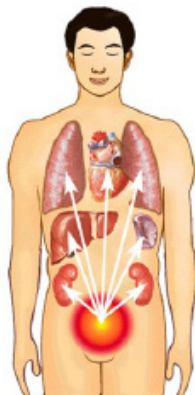

when the egg and sperm come together in the first cell—this cell has the power to draw the Heaven & primordial force down, combine with it and form what comes to be a human. Just as when the first cell divides and multiplies, the subsequent copies from the original force retain the capacity to draw in the primordial force.

**Essence of life
Heavenly Force**

Natural Forces

Air

Water

**Food
Earth Force**

**Love + Sex
=
Love vibration is
the first energy to
enter the cell**

The third benefit is to all the organs. Start by 8 shallow and one deep and carry out a count of four nines (36) and stop when the count is completed. Rest and guide the Love and orgasm wrap around all the organs, so the life-force to be harmonized; it can cure coolness of the woman's gate. Practice three times daily (8hrs) and she will be cured in fifteen days.