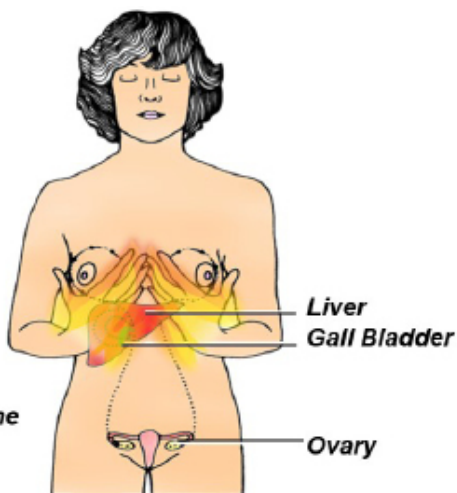

Massage the breasts & contract Uterus, ovaries (PC Muscle) bring Chi to increase the Heart and Small Intestines Chi