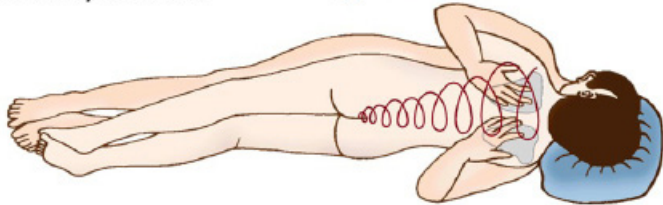

The Liver and Spleen Point

The Heart and Lungs' Point