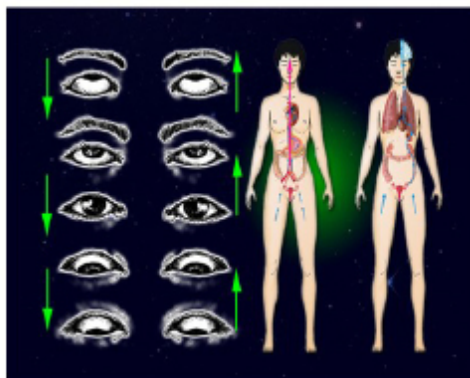

Pelvic & Urogenital Diaphragm of a Man

Zone 1 Anal sphincter pull up

Zone 2 Anal sphincter lift up with levator anus muscle

Zone 3 Stop the urine muscle and lip up the Anus

Zone 4 Testical Ovarian Breathing

Zone 5 Gate of Death and Life

Anus and Perineum

Practice for the Chi Pressure to the Tan Tien

Anus is divided into five regions

Chi Muscle can Lift up the Organs

Pelvic Viscera and Perineum of Male

Contracting the eyes, mouth, anus and prostate gland will activate the center of the brain