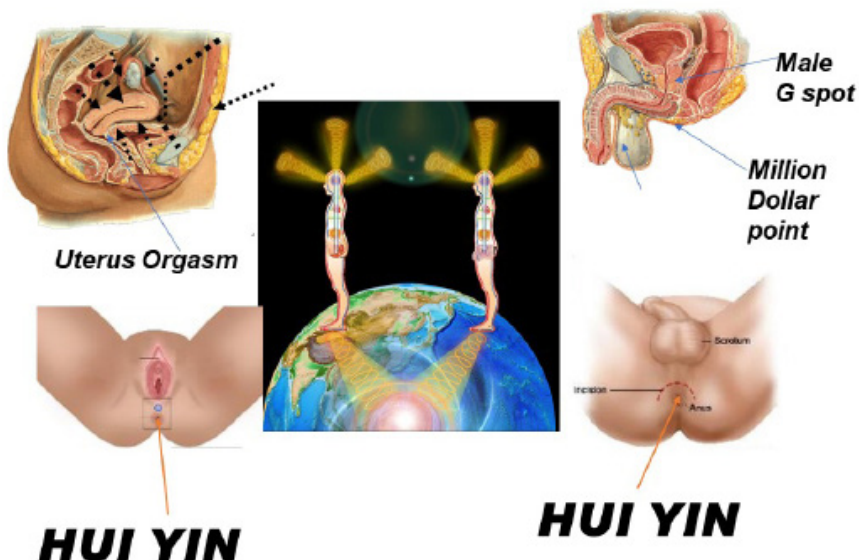

Pelvic & Urogenital Diaphragm of a Man

Zone 1 Anal sphincter pull up

Zone 2 Anal sphincter lift up with levator anus muscle

Zone 3 Stop the urine muscle and lip up the Anus

Zone 4 Testical Ovarian Breathing

Zone 5 Gate of Death and Life

Anus and Perineum

Practice for the Chi Pressure to the Tan Tien

Anus is divided into five regions

Chi Muscle can Lift up the Organs

Pelvic Viscera and Perineum of Male

Contracting the eyes, mouth, anus and prostate gland will activate the center of the brain