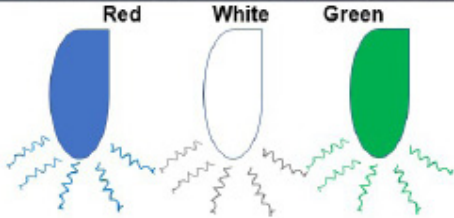

Clitoris has flashlight like fish light illuminating healing function.

The clitoris is like the flashlight fish organlight bulbe to give off different light to do healing for the body during sex. Can do with the women sitting on the person but for best result with the penis inserted inside the vagina.

Second Water & Second Gate

Mysterious Gate, Skene Gland, Female Prostate Gland