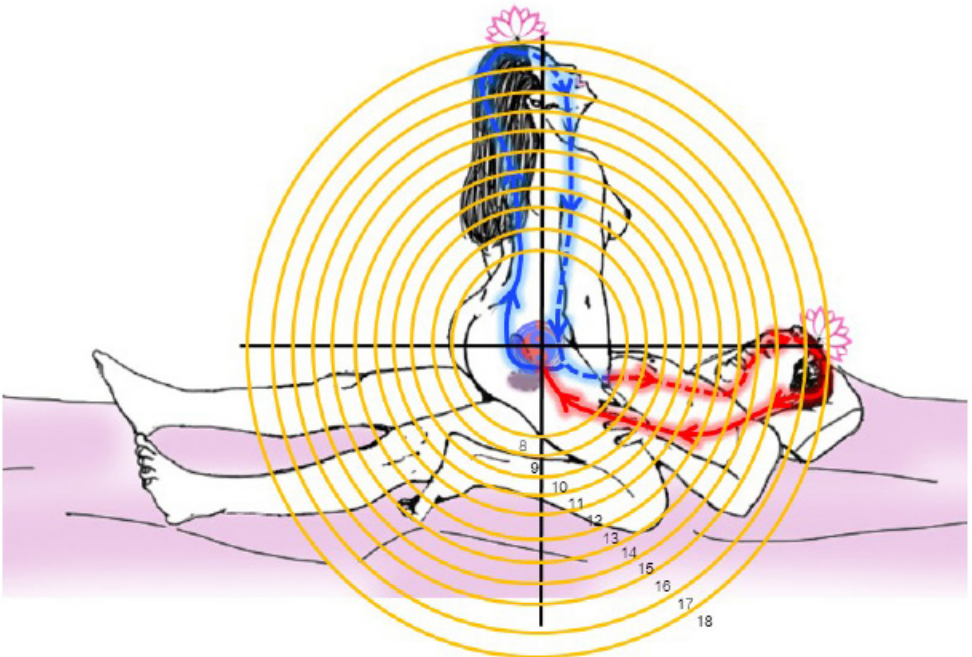

The Focus of Healing Love is the Circulating of Subtle Exchange of Energy

Thrusting Channel Crown

Everyone can Experience Energetic and Ecstatic Lovemaking

© Master Mantak Chia, Universal Healing Tao Center

The Adrenal Glands' Point at T-11

The Liver and Spleen Point

The Heart and Lungs' Point

The Sacral and the C-7 Point

The Sacral and the Neck Point

The Sacral and the Crown Point

Clear Your Lower's Aura

Using Qigong to Relieve a Lover's Headache.

© Master Mantak Chia, Universal Healing Tao Center

**Lower link
their central
channels**

**Linking the Lower
Tan Tien to the
middle tan tien**

**Pull energy
between their lower
and middle tan tien**

© Master Mantak Chia, Universal Healing Tao Center