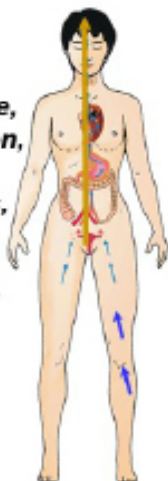

Right Thrusting Channel vagina, right ovary/testicle, ascending colon, right kidney, liver, right lung, right parathyroid, right eye and brain.