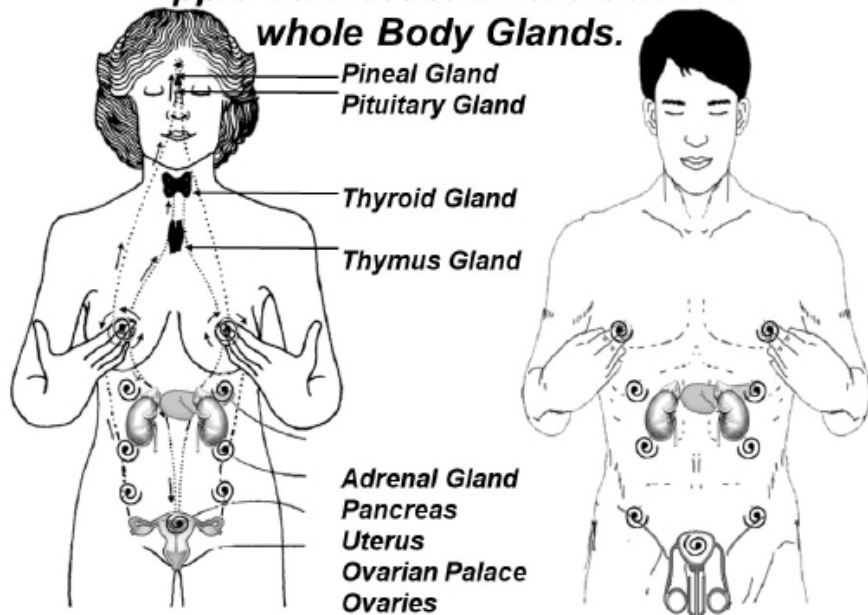

HORMONES

2. Milk Lines

Credit book
Anatomy/Regional Atlas of the Human Body
 Carmine D. Clemente

Nipple connect to all the Sex and whole Body Glands.

Activate the Endocrine Glands through Nipples

© Master Mantak Chia, Universal Healing Tao Center

3. Sexual Reflexology

Male Sexual Organ Reflexology	Female Sexual Organ Reflexology
<p>Orgasm has to come from all the organs, and proportionally stimulates all the organ and gland reflection points which are on the wall and the penis body and are very important.</p>	

To stimulate the reflexology zones, to generate the organs energy as the higher healing and spiritual energy.

Sympathetic and Parasympathetic Nerves for Control of Sexual Response

The Effects of Sciatic Nerves on Sexual Response

© Master Mantak Chia, Universal Healing Tao Center

Multi-Orgasmic Love-Vibration Upward draw to the Brain & organs

Project your heart energy as male (yang) and the sexual energy as yin (female) out to the cosmos through the spine. Let them combine with Cosmos yin and yang as the God and Goddess make love above you. You and your love one make love. Feel the orgasm energy flow down to the crown and to the whole body and down to the sexual organ.