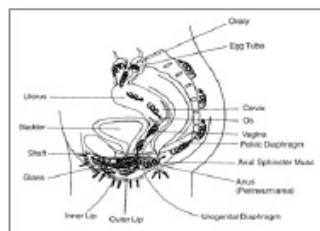

7. Taoist's Yoni Egg

Drilled Jade Egg
(Light Green Nephrite)
Size S,M,L

Drilled Rose Quartz Egg
Size S,M,L

Drilled Jade Egg
Size S,M,L

Drilled ONYX Egg
Size S,M,L

Drilled Jade Egg
Size S,M,L

Taoist's Yoni Egg Exercise