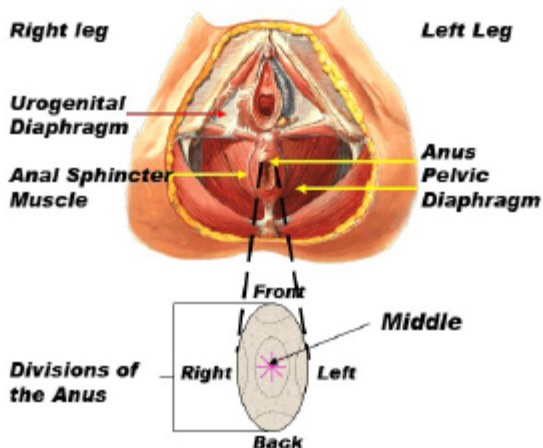

1. Love + Sex = Love Vibration "Healing Love that Heal"

The Pelvic Diaphragm goes down when inhaling and goes back up when exhaling

The thoracic diaphragm goes down when inhaling and goes back up when exhaling.

Pelvic & Urogenital Diaphragm of a Man

Zone 1 Anal sphincter pull up

Zone 2 Anal sphincter lift up with levator anus muscle

Zone 3 Stop the urine muscle and lip up the Anus

Zone 4 Testical Ovarian Breathing

Zone 5 Gate of Death and Life

Anus and Perineum

Practice for the Chi Pressure to the Tan Tien

Anus is divided into five regions

Chi Muscle can Lift up the Organs

Pelvic Viscera and Perineum of Male

Contracting the eyes, mouth, anus and prostate gland will activate the center of the brain