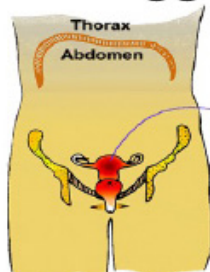

7. Taoist's Yoni Egg

Drilled Jade Egg
(Light Green Nephrite)
Size S,M,L

Drilled Rose Quartz Egg
Size S,M,L

Drilled Jade Egg
Size S,M,L

Drilled ONYX Egg
Size S,M,L

Drilled Jade Egg
Size S,M,L

Taoist's Yoni Egg Exercise