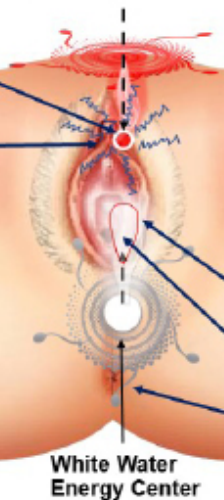

Perianal Tissues
(Including external
anal sphincter
muscle)

CD Interactive Atlas
plate 393B

F. Netter
M.D.
© 1996-2001

HORMONES

© Master Mantak Chia, Universal Healing Tao Center

Stronger energy channel to the penis from the water center if is charge level II the white light from penis is able to fill the internal organs of female body faster due to stronger white center. If you want to double the energy of the water center to be able to send stronger energy to the vagina and longer channelling of energy duration the mideyebrow center can lock the water center to level II

Magnetic Center

Focus red light at clitoris activate bio static electricity

Smile and relax the pelvic muscle during sex.

Send white healing energy.

White light going from water energy center to vagina hole.

Water energy center.

Time relax the pelvic muscle.

This technique will make the penis cold it can help Man last longer and help man control ejaculation. Send white healing energy to the male and at same time using both white light and bio static electricity to Heal sexual energy at the same time.